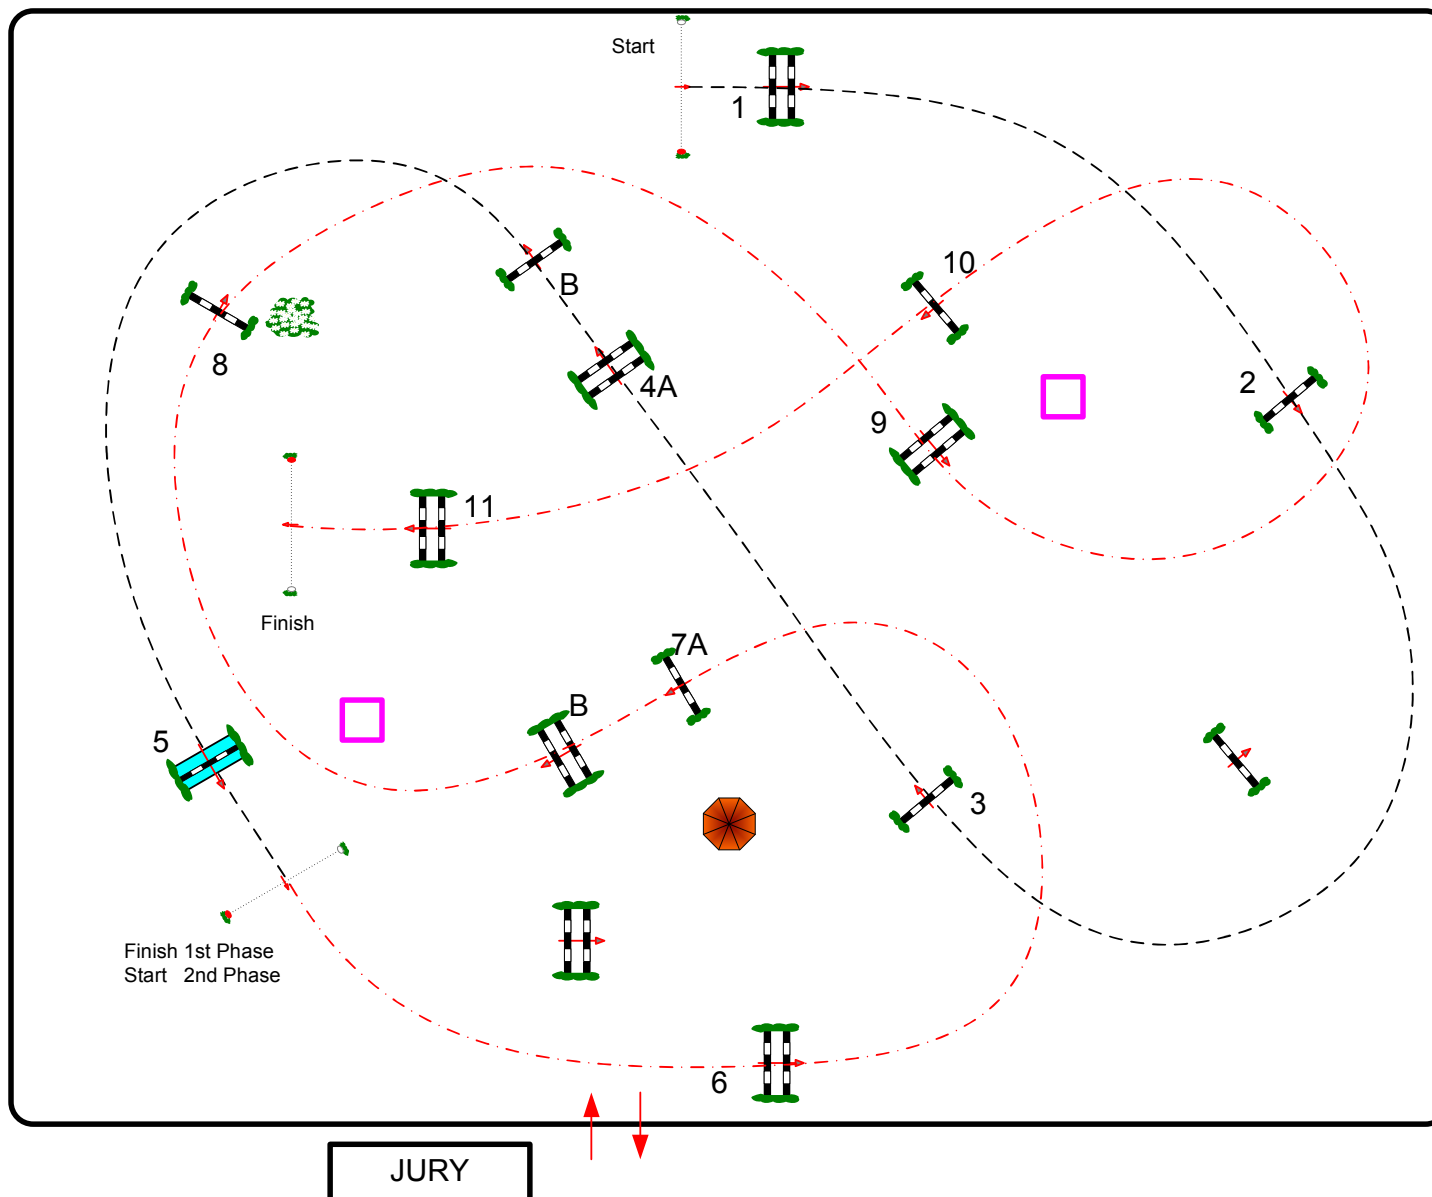

HARAS DE JARDY

CSI** / CSI* / CSI-AM

Competition N°: 3

CSI* 1,20m

Special two phases

Vendredi 13 Septembre 2024

Start : 15:00

Table: A
 FFE Article n°: 274.2.5
 FEI Article n°:
 Height: 1,20 m

Speed: 350 m/min
 Length: 230 m
 Time allowed: 40 sec
 Time limit: 80 sec

Obstacles: 11
 Efforts: 13
 Combination(s):

2nd phase: **6 to 11**
 Length: 300 m
 Time allowed: 52 sec
 Time limit: 104 sec

Course Designer
 Nicolas DELERUE
 06.71.70.22.42